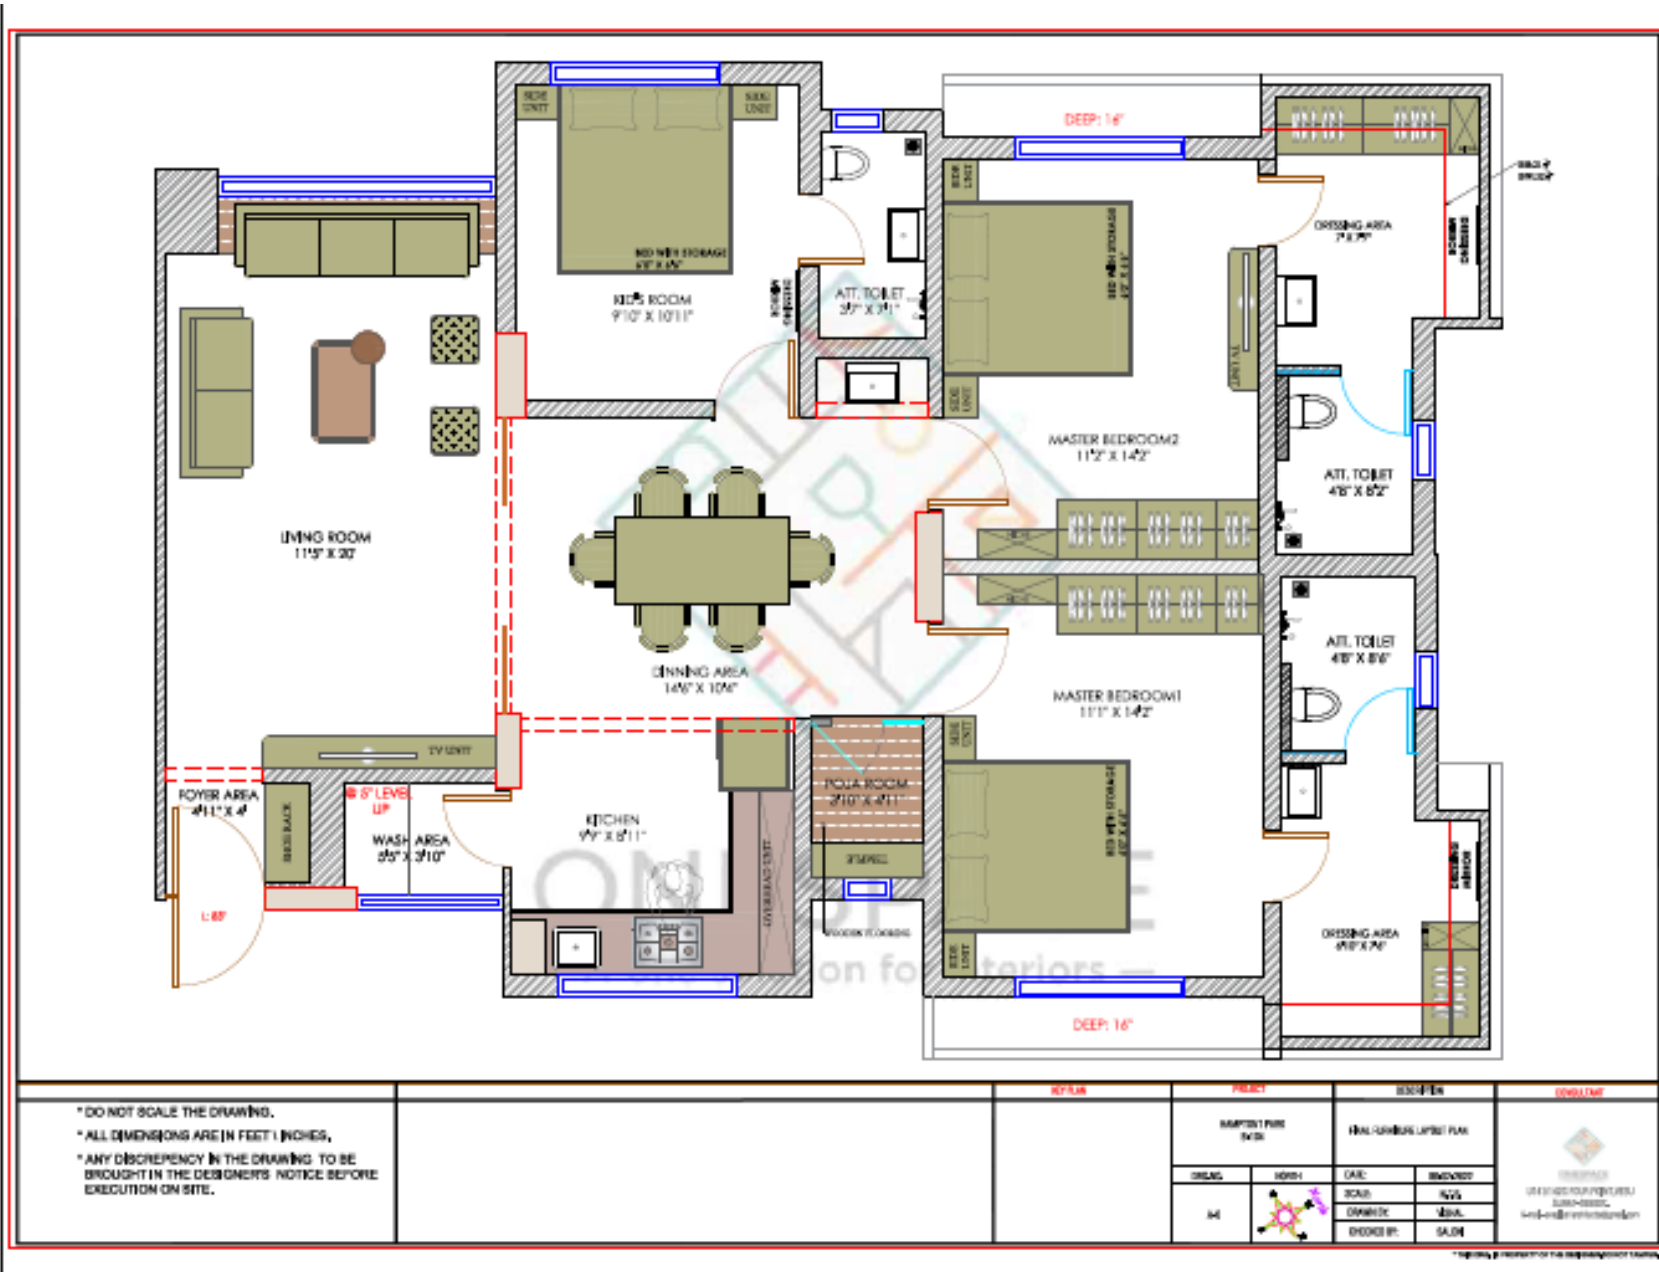

ONESPACE
— A-one solution for interiors —

3D VIEWS

HAMPTONE PARK

B-104

ONESPACE
— A-one solution for interiors —

• FURNITURE LAYOUT PLAN

ONESPACE
— A-one solution for interiors —

- **JALI DOOR**

ONESPACE
— A-one solution for interiors —

• **ENTRANCE VIEW**

ONESPACE
— A-one solution for interiors —

- **LIVING ROOM**

ONESPACE
— A-one solution for interiors —

• **LIVING ROOM**

ONESPACE
— A-one solution for interiors —

• **LIVING ROOM**

ONESPACE
— A-one solution for interiors —

- **LIVING ROOM**

ONESPACE
— A-one solution for interiors —

• **DINNING AREA**

ONESPACE
— A-one solution for interiors —

• **MANDIR**

ONESPACE
— A-one solution for interiors —